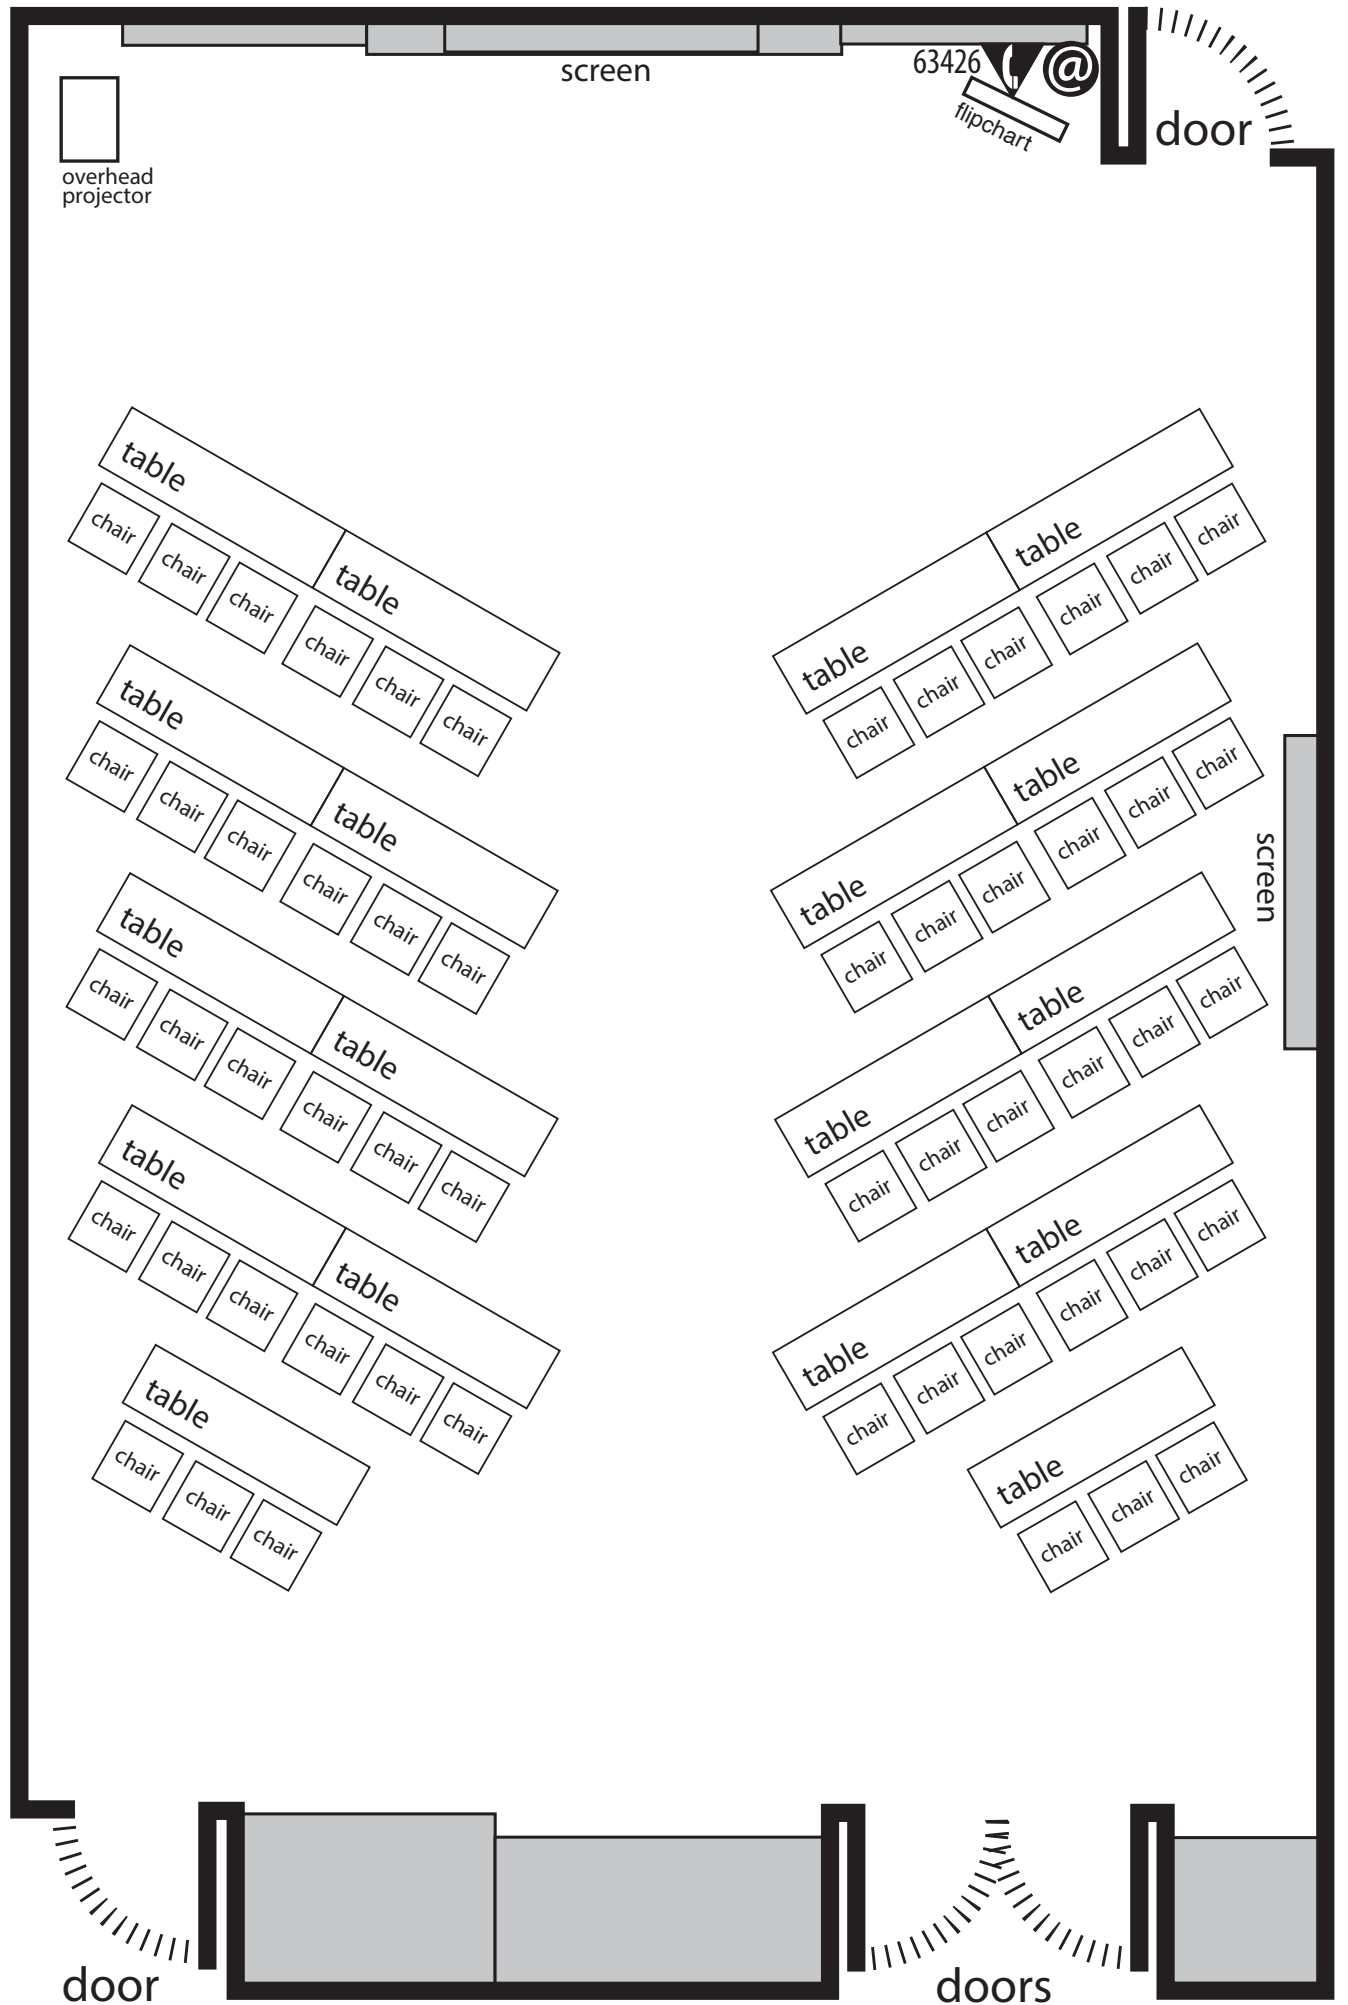

# Standard Configuration

# CONFERENCE ROOM 6

Seats 50

**Legend**

-  telephone jack (analogue)
-  network jack
-  LCD jack

## Room 1461

Providence, Level 1  
St. Paul's Hospital  
1081 Burrard Street  
Vancouver, BC

### ST. PAUL'S HOSPITAL CONFERENCE CENTRE

Dear Room User,

You may rearrange the furniture in this room to your liking, but please return it to the Standard Configuration by the end of your meeting in consideration of the next user of this room.