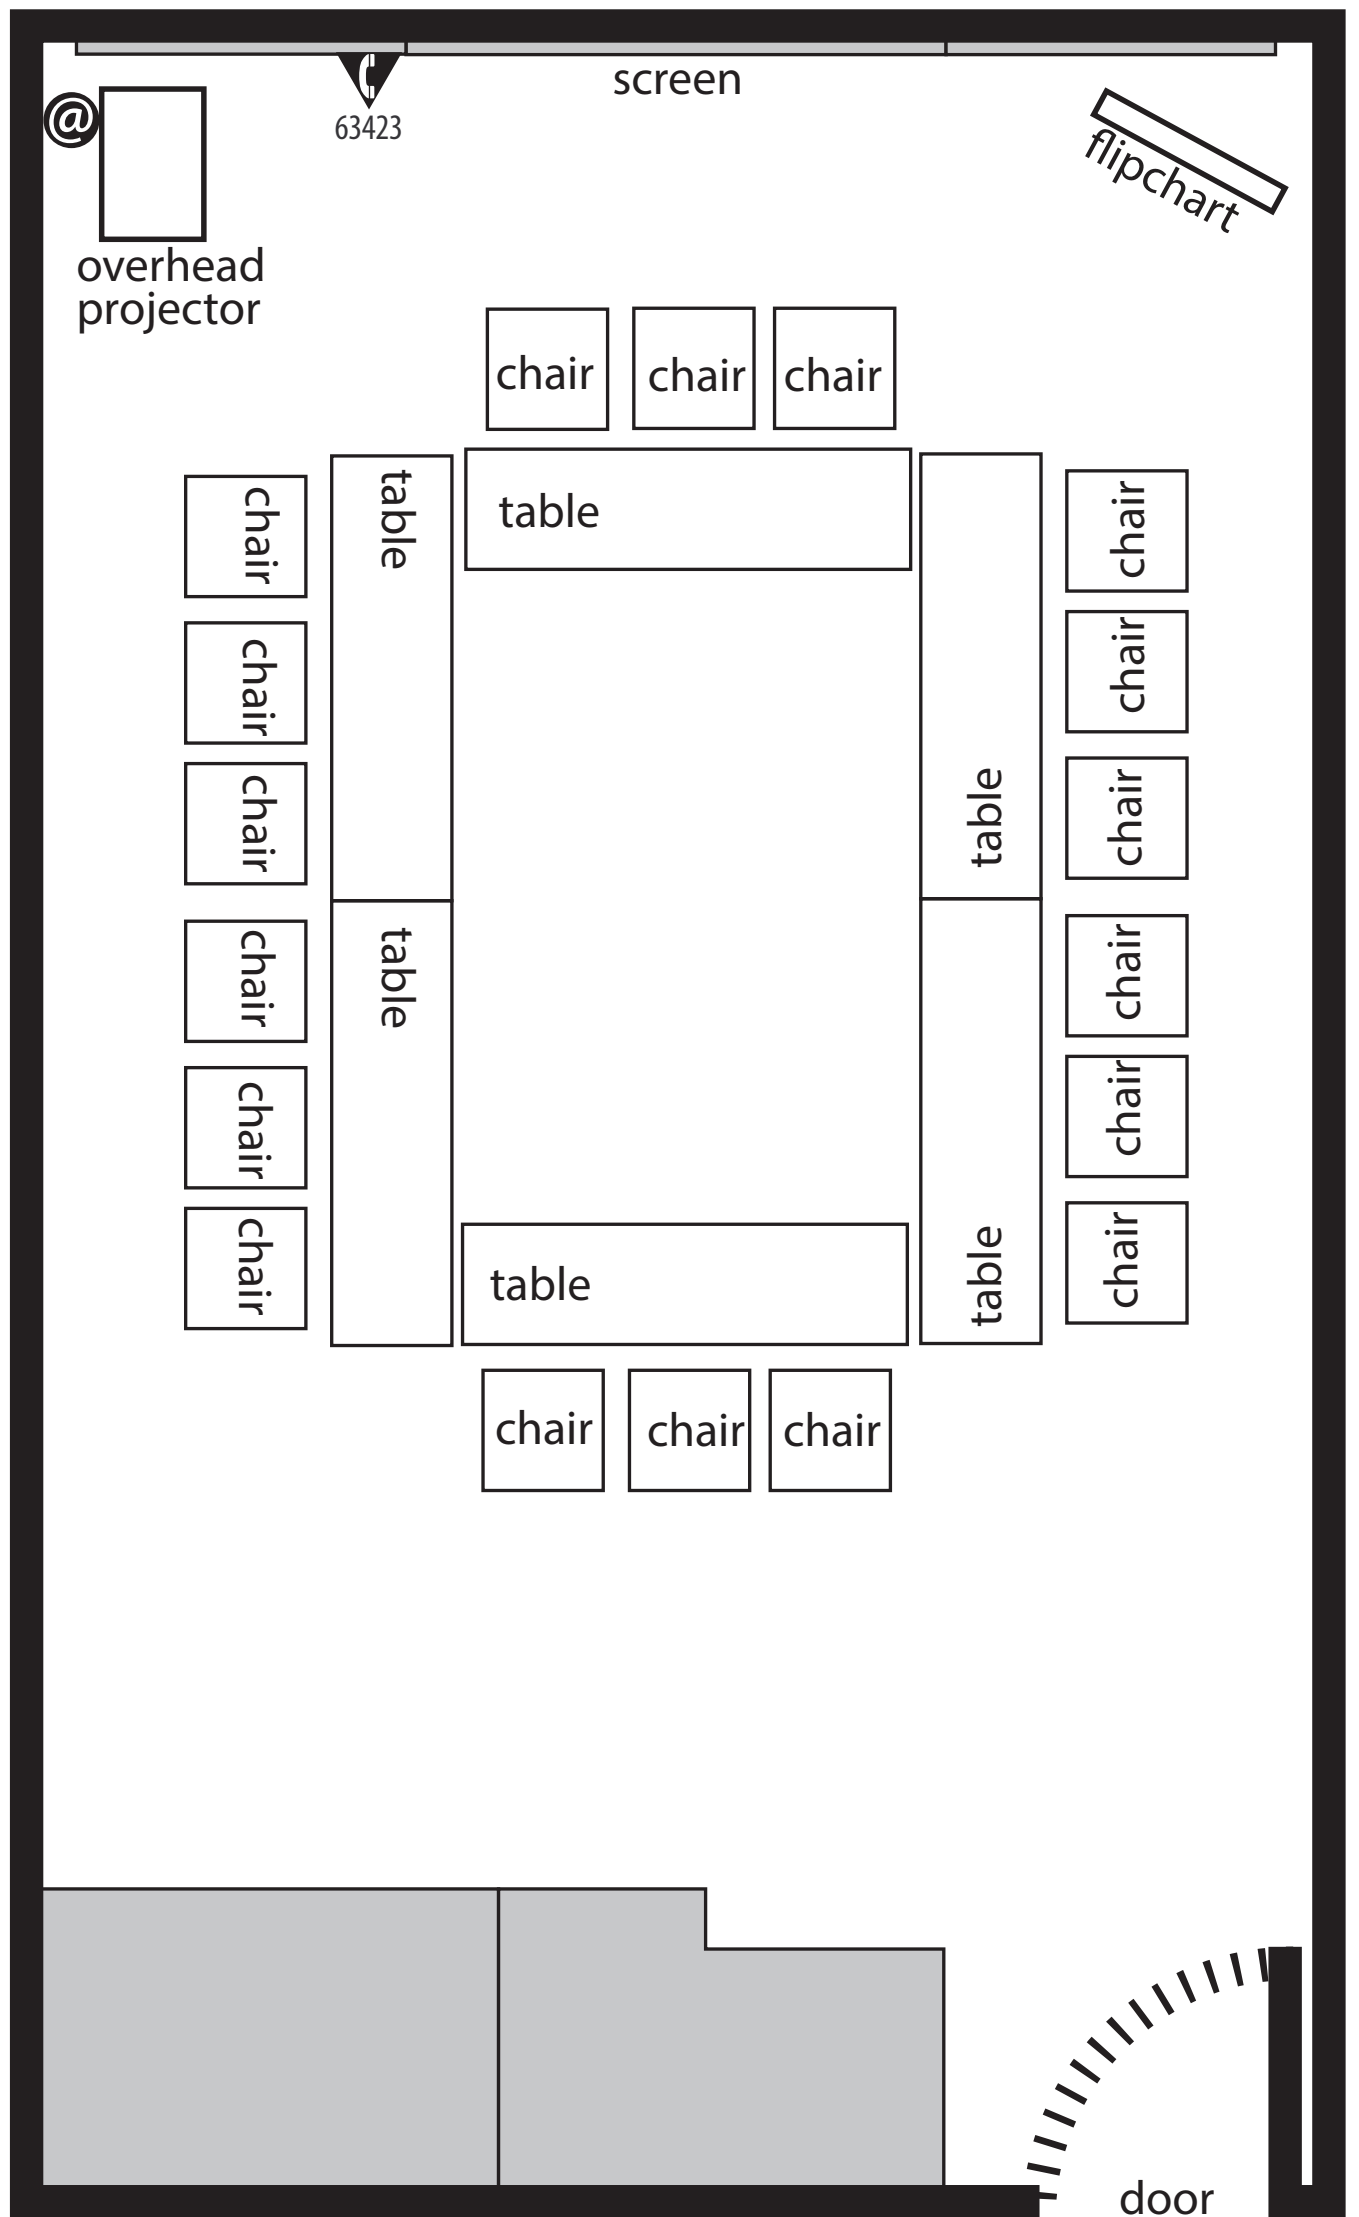

Standard Configuration

CONFERENCE ROOM 3

Seats 15

Legend

-  telephone jack (analogue)
-  network jack
-  LCD jack

Room 1465

Providence, Level 1
St. Paul's Hospital
1081 Burrard Street
Vancouver, BC

ST. PAUL'S HOSPITAL CONFERENCE CENTRE