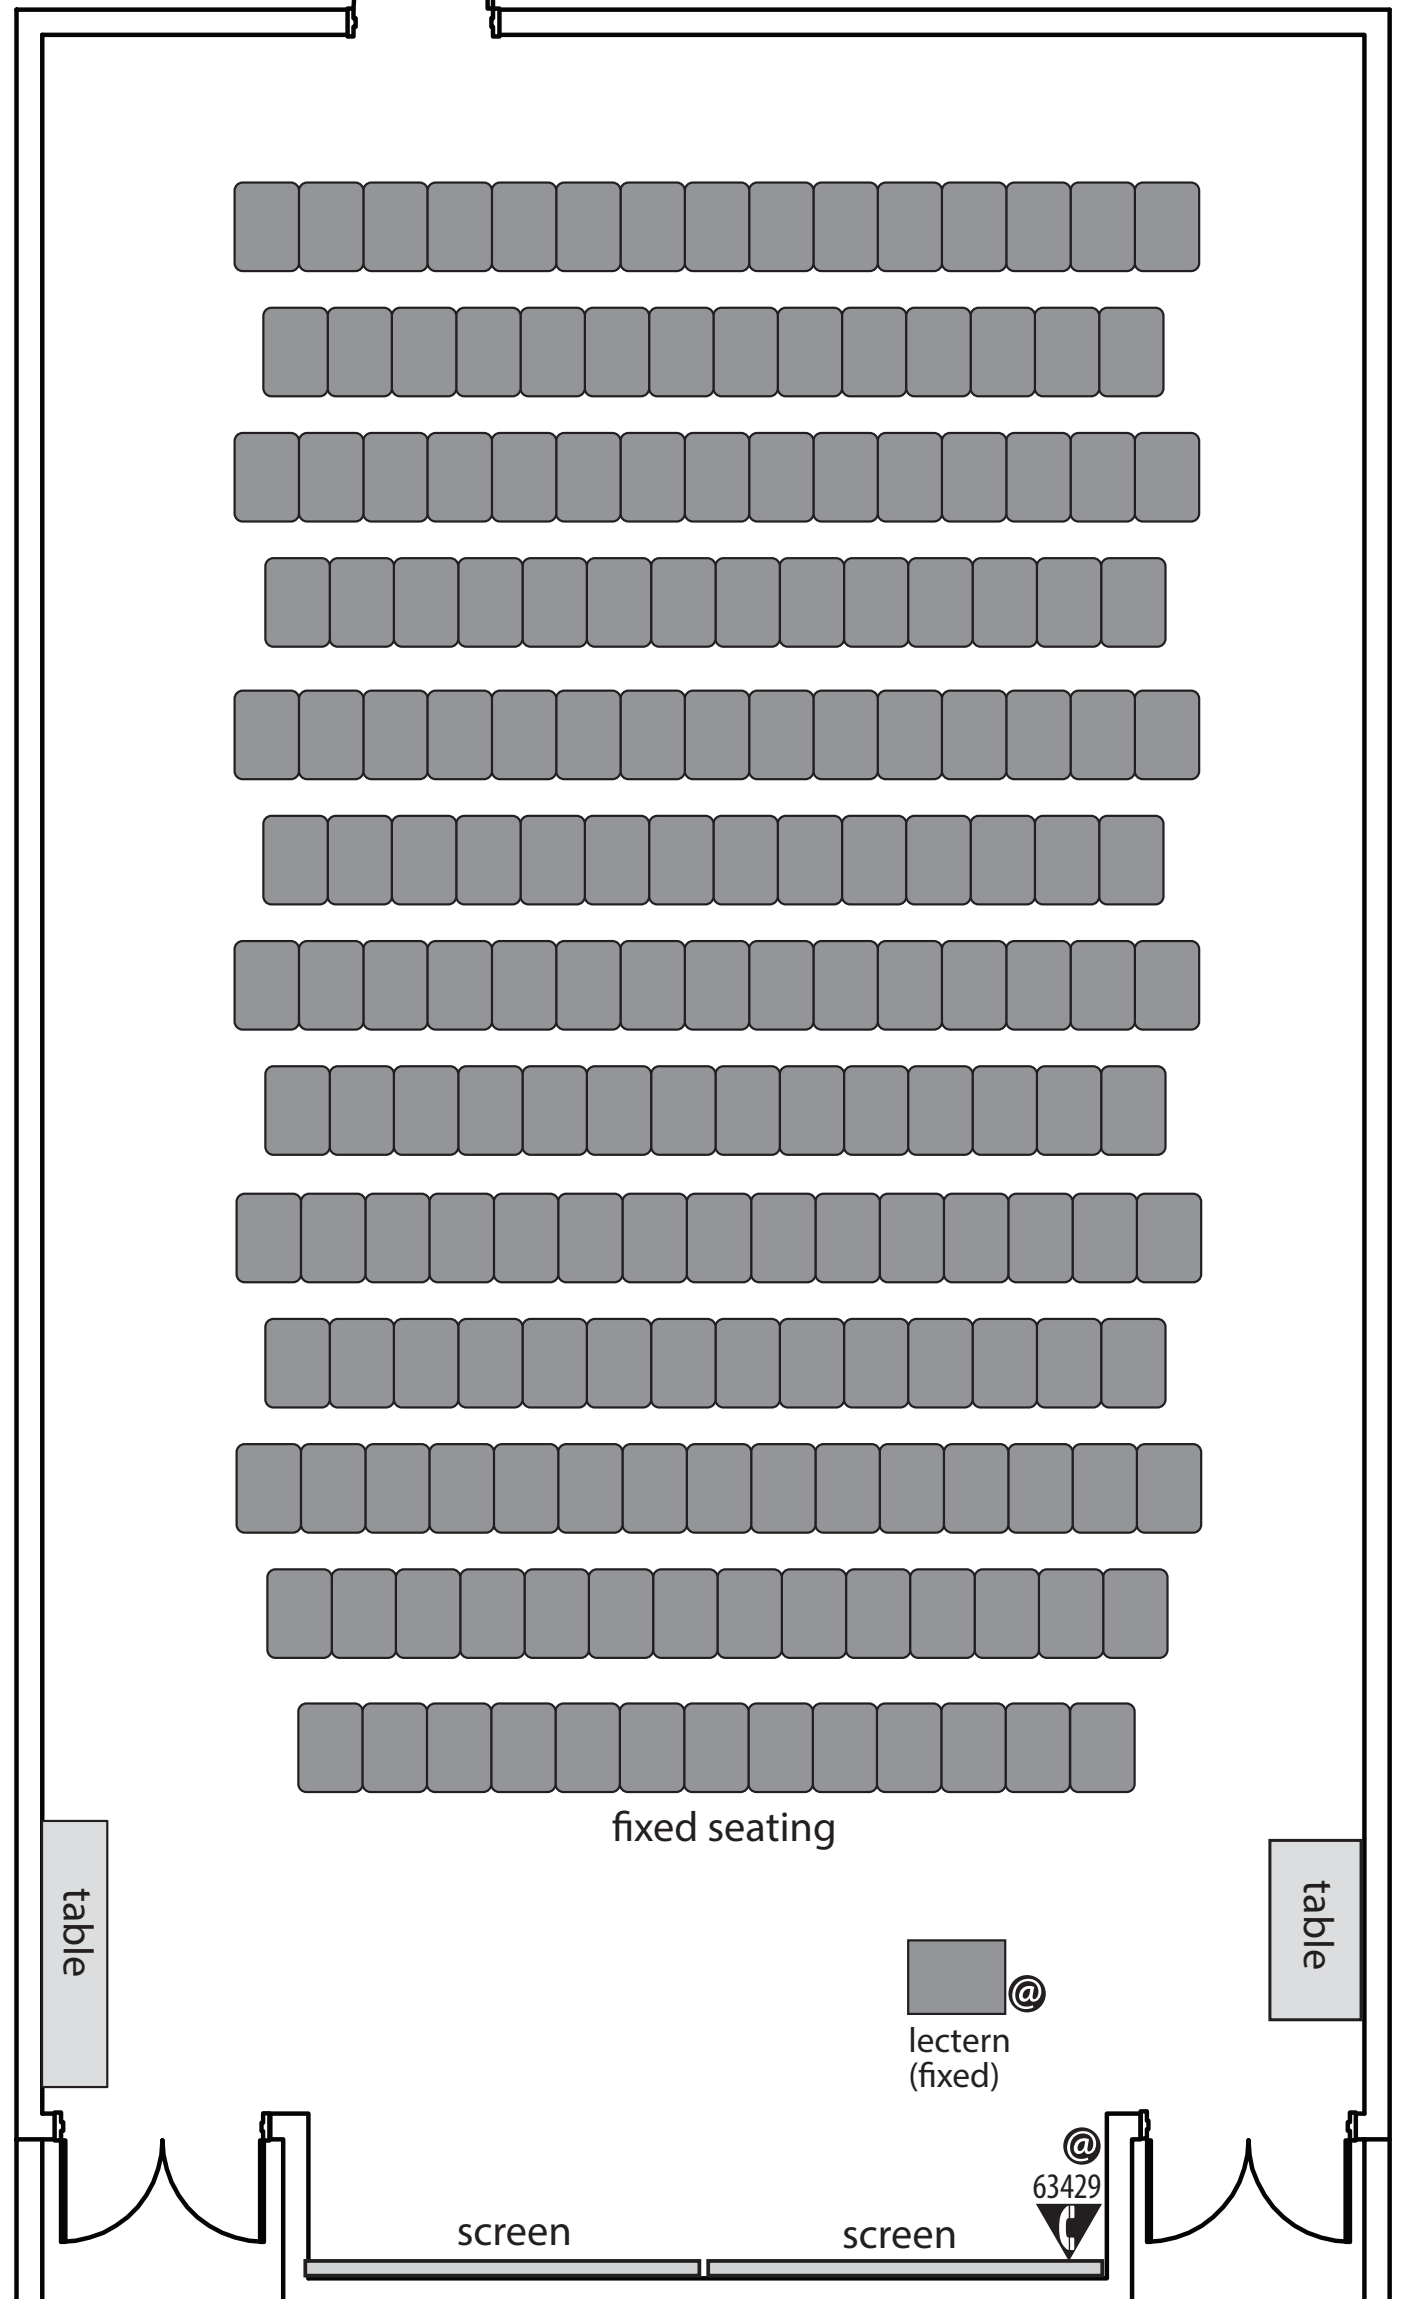

THE CULLEN FAMILY LECTURE THEATRE

174 Fixed Seats

Legend

-  telephone jack (analogue)
-  network jack
-  LCD jack

← Rear stairway entrance for entry when session is in progress.

Room 1477

Providence, Level 1
 St. Paul's Hospital
 1081 Burrard Street
 Vancouver, BC

ST. PAUL'S HOSPITAL CONFERENCE CENTRE

Dear Room User,

The light grey furnishings are optional and can be arranged to suit your needs. Please return them to the original positions.

Many thanks.