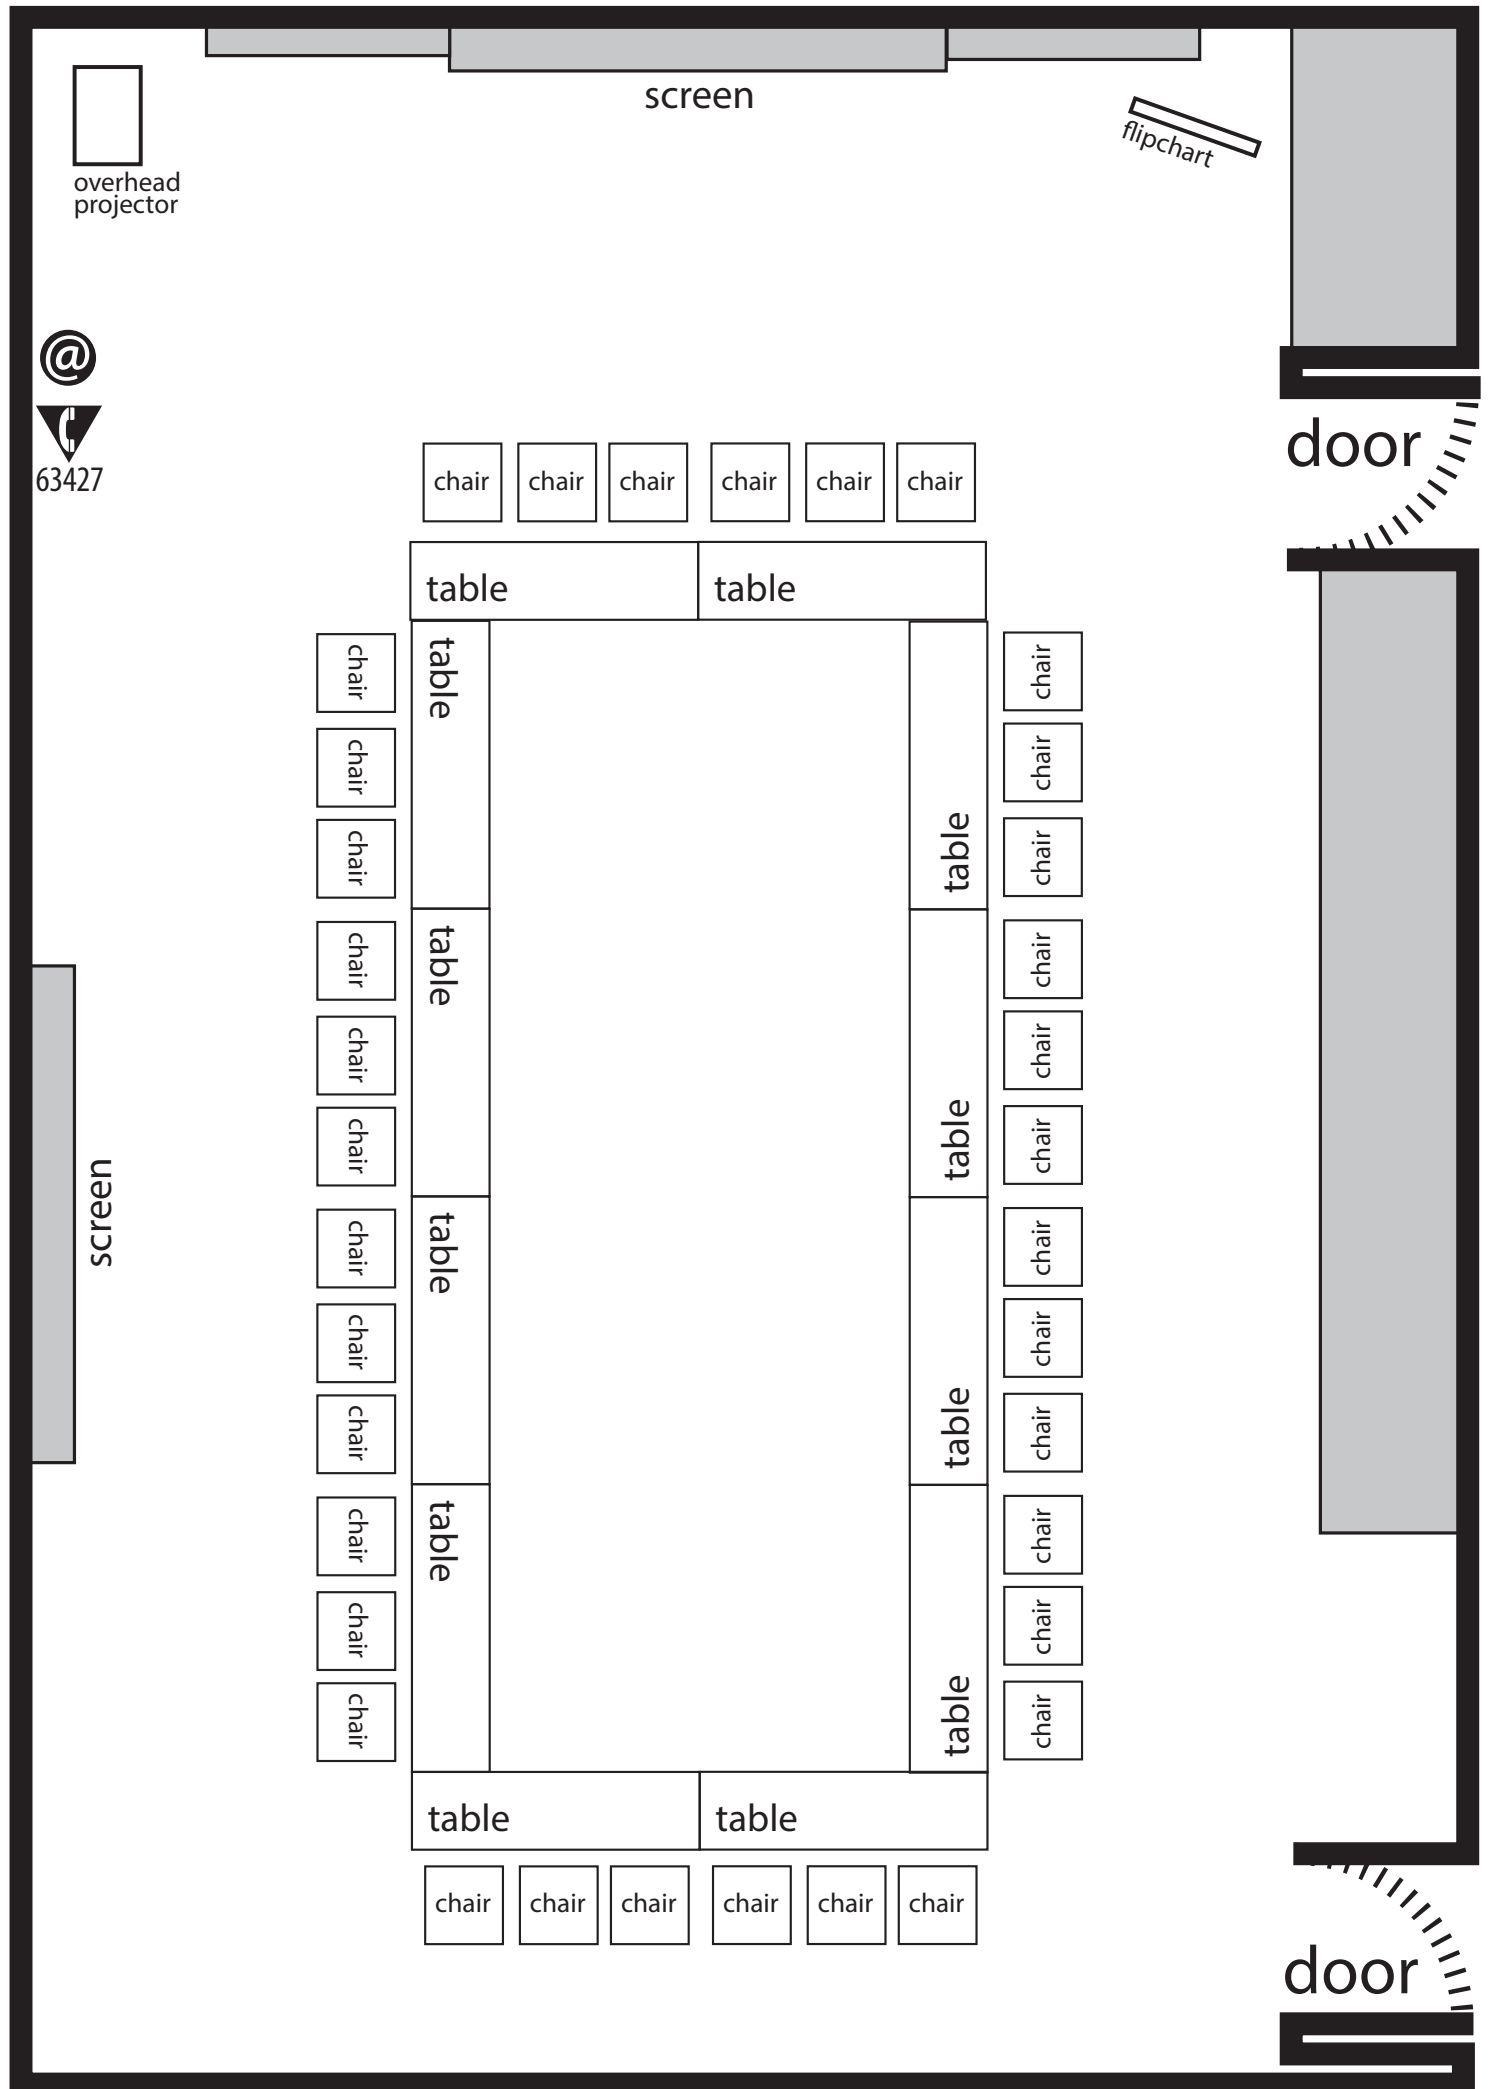

Standard Configuration

CONFERENCE ROOM 7

Seats 50

Legend

-  telephone jack (analogue)
-  network jack
-  LCD jack

Room 1469

Providence, Level 1
St. Paul's Hospital
1081 Burrard Street
Vancouver, BC

ST. PAUL'S HOSPITAL CONFERENCE CENTRE

Dear Room User,

You may rearrange the furniture in this room to your liking, but please return it to the Standard Configuration by the end of your meeting in consideration of the next user of this room.